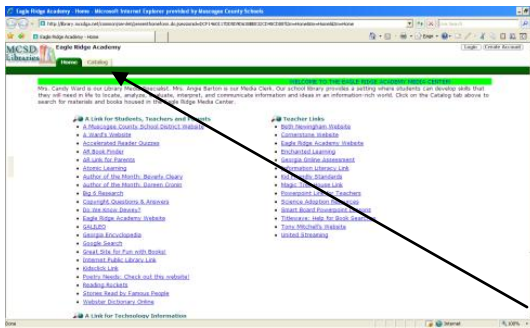

# WebPath Express Access

Click on the media center icon when at school. (At home: <http://library.mcsdga.net/>)

Click on the Catalog tab.

Click on Webpath Express.

This is a **valuable tool** that is available to students/teachers at school *and at home*. Explore some of these and you will see some **AWESOME** possibilities!!!