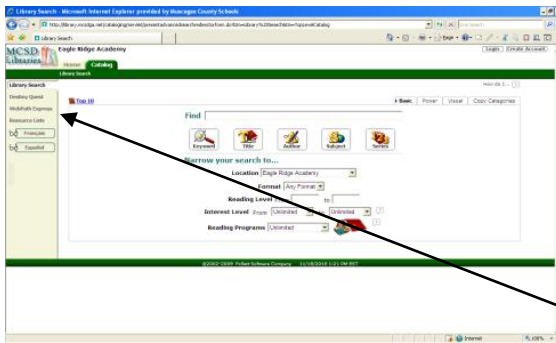

# WebPath Express Access

Click on the media center icon when at school. (At home: <http://library.mcsdga.net/>)

Click on the Catalog tab.

Click on Webpath Express.

This is a **valuable tool** that is available to students/teachers at school *and at home*. Explore some of these and you will see some **AWESOME** possibilities!!!