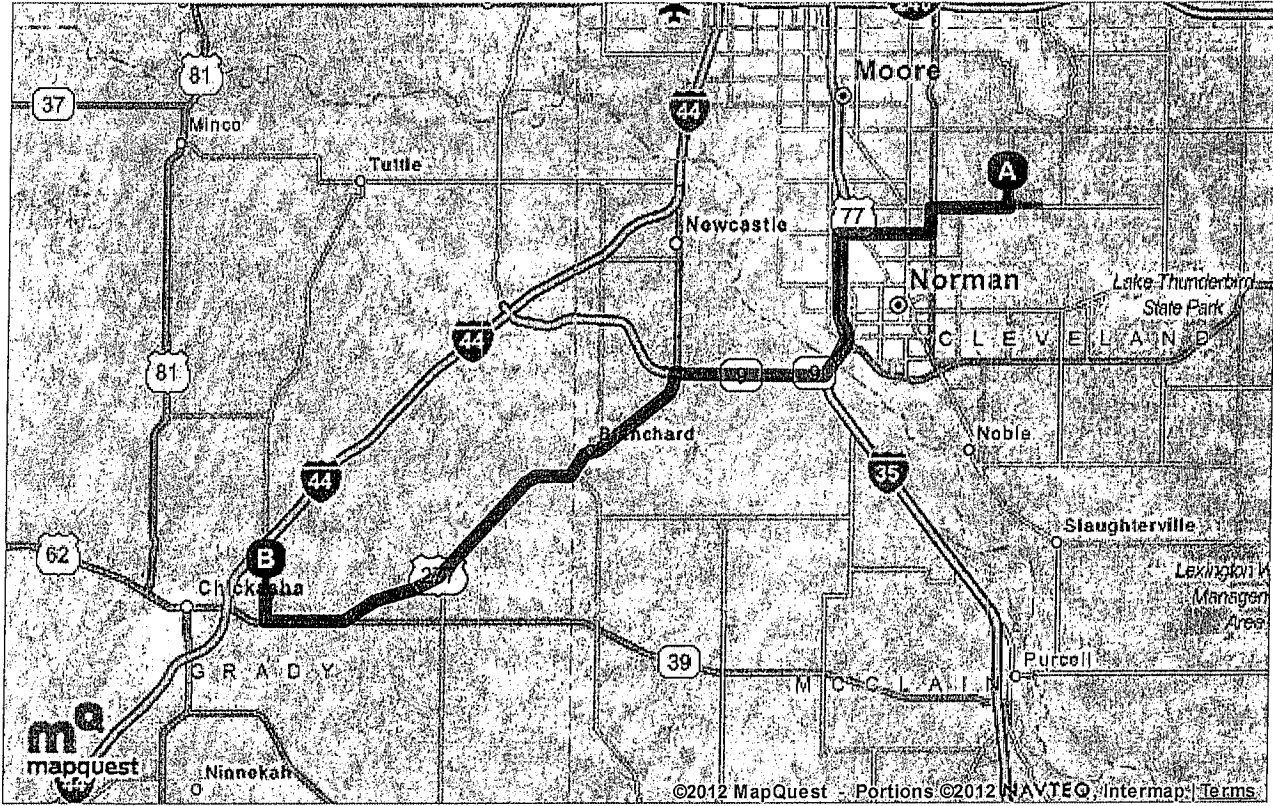

Total Travel Estimate: 40.53 miles - about 54 minutes

©2011 MapQuest, Inc. Use of directions and maps is subject to the MapQuest Terms of Use. We make no guarantee of the accuracy of their content, road conditions or route usability. You assume all risk of use. [View Terms of Use](#)